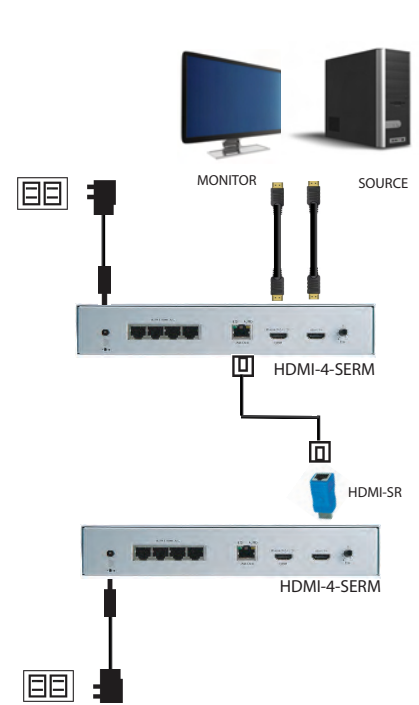

MT HOOD

HDMI Extenders / Splitters

HDMI-1-E
Single port
HDMI Extender

HDMI-1-R
Single port
HDMI Receiver

HDMI-1-EM
Single port
HDMI Extender
w/ Monitor Output

HDMI-1-ERM
Single port
HDMI Extender /
Receiver
w/ Monitor Output

HDMI-4-SERM
4 port
HDMI Splitter /
Extender /
Receiver
w/ Monitor Output

HDMI-SR
HDMI
Short Distance
Receiver

- Full 480p, 720p, 1080i, 1080p support
- Extend HDMI signals
- Requires a single CATx cable
- Supports HDMI 1.2 / 1.3

MT HOOD

HDMI Extenders / Splitters

One HDMI Source to One HDMI Display

One HDMI Source to One Local Display and Multiple Remote Displays

Cascading Connection for Two HDMI Extenders

SPECIFICATIONS

MODEL	HDMI-1-E	HDMI-1-R	HDMI-1-EM	HDMI-1-ERM	HDMI-4-SERM	HDMI-SR
Description	Single Port HDMI Extender	Single Port HDMI Receiver	Single Port HDMI Extender with Monitor Output	Single Port HDMI Extender / Receiver with Monitor Output	4-Port HDMI Splitter Extender / Receiver with Monitor Output	HDMI Short Distance Receiver
Input	1 x HDMI	1 x RJ45	1 x HDMI	1 x HDMI	1 x HDMI	1 x RJ45
Output	1 x RJ45	1 x HDMI	1 x HDMI 1 x RJ45	1 x HDMI 2 x RJ45	1 x HDMI 4 x RJ45 (HDMI) 1 x RJ45 (Link)	1 x HDMI
Resolution	Maximum Resolution of 1920 x 1200 up to 35 meters (115 feet)					1920 x 1200 up to 10 meters (35 feet)
Mount	n/a	n/a	Magnetic	Magnetic	Rack Mount	n/a
Adjustments	Equalizer	Equalizer	Equalizer	Equalizer	Equalizer	n/a
Dimensions	67 mm W x 37 mm D x 24 mm H		62 mm W x 113 mm D x 29 mm H		240 W x 130 D x 44 H (mm)	Compact
Power	DC 5v 1000 mA	DC 5v 1000 mA	DC 5v 2000 mA	DC 5v 2000 mA	DC 5v 3000 mA	n/a