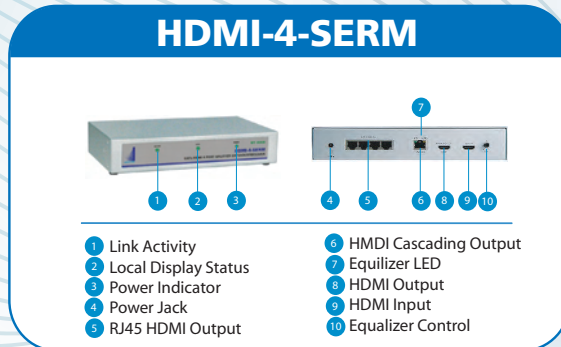

MT HOOD

HDMI Extenders / Splitters

HDMI-1-E
Single port
HDMI Extender

HDMI-1-R
Single port
HDMI Receiver

HDMI-1-EM
Single port
HDMI Extender
w/ Monitor Output

HDMI-1-ERM
Single port
HDMI Extender /
Receiver
w/ Monitor Output

HDMI-4-SERM
4 port
HDMI Splitter /
Extender /
Receiver
w/ Monitor Output

HDMI-SR
HDMI
Short Distance
Receiver

- Full 480p, 720p, 1080i, 1080p support
- Extend HDMI signals
- Requires a single CATx cable
- Supports HDMI 1.2 / 1.3

MT HOOD

HDMI Extenders / Splitters

One HDMI Source to One HDMI Display

One HDMI Source to One Local Display and Multiple Remote Displays

Cascading Connection for Two HDMI Extenders

SPECIFICATIONS

MODEL	HDMI-1-E	HDMI-1-R	HDMI-1-EM	HDMI-1-ERM	HDMI-4-SERM	HDMI-SR
Description	Single Port HDMI Extender	Single Port HDMI Receiver	Single Port HDMI Extender with Monitor Output	Single Port HDMI Extender / Receiver with Monitor Output	4-Port HDMI Splitter Extender / Receiver with Monitor Output	HDMI Short Distance Receiver
Input	1 x HDMI	1 x RJ45	1 x HDMI	1 x HDMI	1 x HDMI	1 x RJ45
Output	1 x RJ45	1 x HDMI	1 x HDMI 1 x RJ45	1 x HDMI 2 x RJ45	1 x HDMI 4 x RJ45 (HDMI) 1 x RJ45 (Link)	1 x HDMI
Resolution	Maximum Resolution of 1920 x 1200 up to 35 meters (115 feet)					1920 x 1200 up to 10 meters (35 feet)
Mount	n/a	n/a	Magnetic	Magnetic	Rack Mount	n/a
Adjustments	Equalizer	Equalizer	Equalizer	Equalizer	Equalizer	n/a
Dimensions	67 mm W x 37 mm D x 24 mm H		62 mm W x 113 mm D x 29 mm H		240 W x 130 D x 44 H (mm)	Compact
Power	DC 5v 1000 mA	DC 5v 1000 mA	DC 5v 2000 mA	DC 5v 2000 mA	DC 5v 3000 mA	n/a