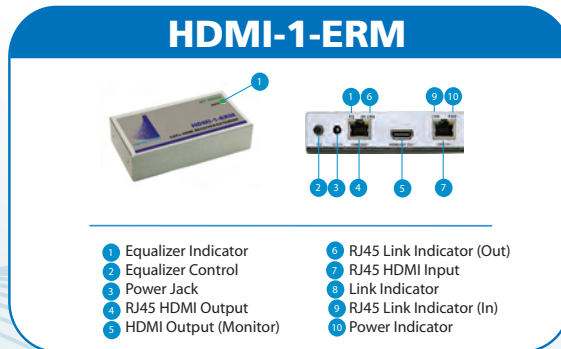

MT HOOD

HDMI Extenders / Splitters

HDMI-1-E
Single port
HDMI Extender

HDMI-1-R
Single port
HDMI Receiver

HDMI-1-EM
Single port
HDMI Extender
w/ Monitor Output

HDMI-1-ERM
Single port
HDMI Extender /
Receiver
w/ Monitor Output

HDMI-4-SERM
4 port
HDMI Splitter /
Extender /
Receiver
w/ Monitor Output

HDMI-SR
HDMI
Short Distance
Receiver

- Full 480p, 720p, 1080i, 1080p support
- Extend HDMI signals
- Requires a single CATx cable
- Supports HDMI 1.2 / 1.3

MT HOOD

HDMI Extenders / Splitters

One HDMI Source to One HDMI Display

One HDMI Source to One Local Display and Multiple Remote Displays

Cascading Connection for Two HDMI Extenders

SPECIFICATIONS

MODEL	HDMI-1-E	HDMI-1-R	HDMI-1-EM	HDMI-1-ERM	HDMI-4-SERM	HDMI-SR
Description	Single Port HDMI Extender	Single Port HDMI Receiver	Single Port HDMI Extender with Monitor Output	Single Port HDMI Extender / Receiver with Monitor Output	4-Port HDMI Splitter Extender / Receiver with Monitor Output	HDMI Short Distance Receiver
Input	1 x HDMI	1 x RJ45	1 x HDMI	1 x HDMI	1 x HDMI	1 x RJ45
Output	1 x RJ45	1 x HDMI	1 x HDMI 1 x RJ45	1 x HDMI 2 x RJ45	1 x HDMI 4 x RJ45 (HDMI) 1 x RJ45 (Link)	1 x HDMI
Resolution	Maximum Resolution of 1920 x 1200 up to 35 meters (115 feet)					1920 x 1200 up to 10 meters (35 feet)
Mount	n/a	n/a	Magnetic	Magnetic	Rack Mount	n/a
Adjustments	Equalizer	Equalizer	Equalizer	Equalizer	Equalizer	n/a
Dimensions	67 mm W x 37 mm D x 24 mm H		62 mm W x 113 mm D x 29 mm H		240 W x 130 D x 44 H (mm)	Compact
Power	DC 5v 1000 mA	DC 5v 1000 mA	DC 5v 2000 mA	DC 5v 2000 mA	DC 5v 3000 mA	n/a