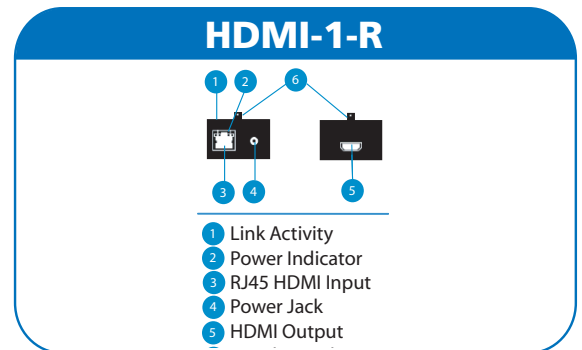

MT HOOD

HDMI Extenders / Splitters

HDMI-1-E
Single port
HDMI Extender

HDMI-1-R
Single port
HDMI Receiver

HDMI-1-EM
Single port
HDMI Extender
w/ Monitor Output

HDMI-1-ERM
Single port
HDMI Extender /
Receiver
w/ Monitor Output

HDMI-4-SERM
4 port
HDMI Splitter /
Extender /
Receiver
w/ Monitor Output

HDMI-SR
HDMI
Short Distance
Receiver

- Full 480p, 720p, 1080i, 1080p support
- Extend HDMI signals
- Requires a single CATx cable
- Supports HDMI 1.2 / 1.3

MT HOOD

HDMI Extenders / Splitters

One HDMI Source to One HDMI Display

One HDMI Source to One Local Display and Multiple Remote Displays

Cascading Connection for Two HDMI Extenders

SPECIFICATIONS

MODEL	HDMI-1-E	HDMI-1-R	HDMI-1-EM	HDMI-1-ERM	HDMI-4-SERM	HDMI-SR
Description	Single Port HDMI Extender	Single Port HDMI Receiver	Single Port HDMI Extender with Monitor Output	Single Port HDMI Extender / Receiver with Monitor Output	4-Port HDMI Splitter Extender / Receiver with Monitor Output	HDMI Short Distance Receiver
Input	1 x HDMI	1 x RJ45	1 x HDMI	1 x HDMI	1 x HDMI	1 x RJ45
Output	1 x RJ45	1 x HDMI	1 x HDMI 1 x RJ45	1 x HDMI 2 x RJ45	1 x HDMI 4 x RJ45 (HDMI) 1 x RJ45 (Link)	1 x HDMI
Resolution	Maximum Resolution of 1920 x 1200 up to 35 meters (115 feet)					1920 x 1200 up to 10 meters (35 feet)
Mount	n/a	n/a	Magnetic	Magnetic	Rack Mount	n/a
Adjustments	Equalizer	Equalizer	Equalizer	Equalizer	Equalizer	n/a
Dimensions	67 mm W x 37 mm D x 24 mm H		62 mm W x 113 mm D x 29 mm H		240 W x 130 D x 44 H (mm)	Compact
Power	DC 5v 1000 mA	DC 5v 1000 mA	DC 5v 2000 mA	DC 5v 2000 mA	DC 5v 3000 mA	n/a