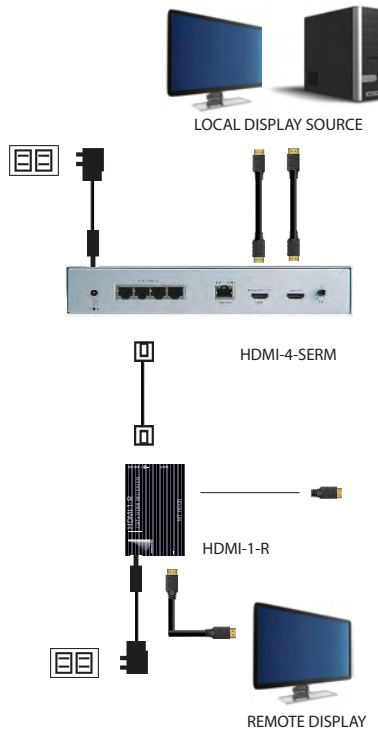

MT HOOD

HDMI Extenders / Splitters

HDMI-1-E
Single port
HDMI Extender

HDMI-1-R
Single port
HDMI Receiver

HDMI-1-EM
Single port
HDMI Extender
w/ Monitor Output

HDMI-1-ERM
Single port
HDMI Extender /
Receiver
w/ Monitor Output

HDMI-4-SERM
4 port
HDMI Splitter /
Extender /
Receiver
w/ Monitor Output

HDMI-SR
HDMI
Short Distance
Receiver

- Full 480p, 720p, 1080i, 1080p support
- Extend HDMI signals
- Requires a single CATx cable
- Supports HDMI 1.2 / 1.3

MT HOOD

HDMI Extenders / Splitters

One HDMI Source to One HDMI Display

One HDMI Source to One Local Display and Multiple Remote Displays

Cascading Connection for Two HDMI Extenders

SPECIFICATIONS

MODEL	HDMI-1-E	HDMI-1-R	HDMI-1-EM	HDMI-1-ERM	HDMI-4-SERM	HDMI-SR
Description	Single Port HDMI Extender	Single Port HDMI Receiver	Single Port HDMI Extender with Monitor Output	Single Port HDMI Extender / Receiver with Monitor Output	4-Port HDMI Splitter Extender / Receiver with Monitor Output	HDMI Short Distance Receiver
Input	1 x HDMI	1 x RJ45	1 x HDMI	1 x HDMI	1 x HDMI	1 x RJ45
Output	1 x RJ45	1 x HDMI	1 x HDMI 1 x RJ45	1 x HDMI 2 x RJ45	1 x HDMI 4 x RJ45 (HDMI) 1 x RJ45 (Link)	1 x HDMI
Resolution	Maximum Resolution of 1920 x 1200 up to 35 meters (115 feet)					1920 x 1200 up to 10 meters (35 feet)
Mount	n/a	n/a	Magnetic	Magnetic	Rack Mount	n/a
Adjustments	Equalizer	Equalizer	Equalizer	Equalizer	Equalizer	n/a
Dimensions	67 mm W x 37 mm D x 24 mm H		62 mm W x 113 mm D x 29 mm H		240 W x 130 D x 44 H (mm)	Compact
Power	DC 5v 1000 mA	DC 5v 1000 mA	DC 5v 2000 mA	DC 5v 2000 mA	DC 5v 3000 mA	n/a