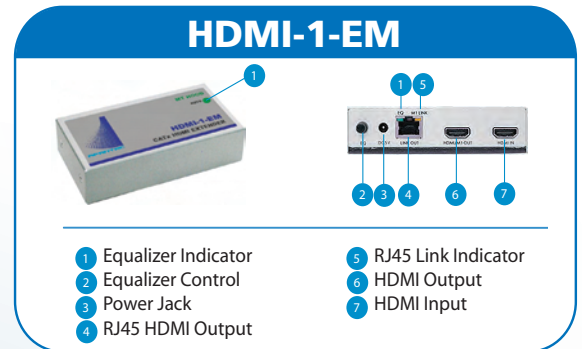

MT HOOD

HDMI Extenders / Splitters

HDMI-1-E
Single port
HDMI Extender

HDMI-1-R
Single port
HDMI Receiver

HDMI-1-EM
Single port
HDMI Extender
w/ Monitor Output

HDMI-1-ERM
Single port
HDMI Extender /
Receiver
w/ Monitor Output

HDMI-4-SERM
4 port
HDMI Splitter /
Extender /
Receiver
w/ Monitor Output

HDMI-SR
HDMI
Short Distance
Receiver

- Full 480p, 720p, 1080i, 1080p support
- Extend HDMI signals
- Requires a single CATx cable
- Supports HDMI 1.2 / 1.3

MT HOOD

HDMI Extenders / Splitters

One HDMI Source to One HDMI Display

One HDMI Source to One Local Display and Multiple Remote Displays

Cascading Connection for Two HDMI Extenders

SPECIFICATIONS

MODEL	HDMI-1-E	HDMI-1-R	HDMI-1-EM	HDMI-1-ERM	HDMI-4-SERM	HDMI-SR
Description	Single Port HDMI Extender	Single Port HDMI Receiver	Single Port HDMI Extender with Monitor Output	Single Port HDMI Extender / Receiver with Monitor Output	4-Port HDMI Splitter Extender / Receiver with Monitor Output	HDMI Short Distance Receiver
Input	1 x HDMI	1 x RJ45	1 x HDMI	1 x HDMI	1 x HDMI	1 x RJ45
Output	1 x RJ45	1 x HDMI	1 x HDMI 1 x RJ45	1 x HDMI 2 x RJ45	1 x HDMI 4 x RJ45 (HDMI) 1 x RJ45 (Link)	1 x HDMI
Resolution	Maximum Resolution of 1920 x 1200 up to 35 meters (115 feet)					1920 x 1200 up to 10 meters (35 feet)
Mount	n/a	n/a	Magnetic	Magnetic	Rack Mount	n/a
Adjustments	Equalizer	Equalizer	Equalizer	Equalizer	Equalizer	n/a
Dimensions	67 mm W x 37 mm D x 24 mm H		62 mm W x 113 mm D x 29 mm H		240 W x 130 D x 44 H (mm)	Compact
Power	DC 5v 1000 mA	DC 5v 1000 mA	DC 5v 2000 mA	DC 5v 2000 mA	DC 5v 3000 mA	n/a