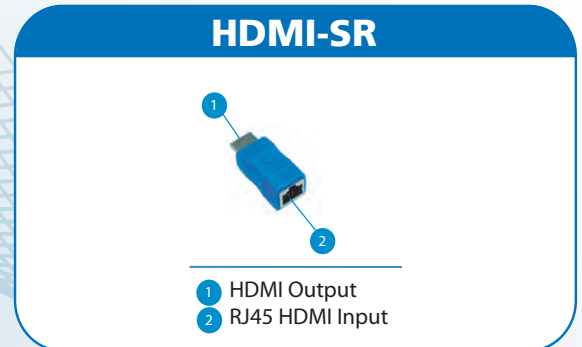

MT HOOD

HDMI Extenders / Splitters

HDMI-1-E
Single port
HDMI Extender

HDMI-1-R
Single port
HDMI Receiver

HDMI-1-EM
Single port
HDMI Extender
w/ Monitor Output

HDMI-1-ERM
Single port
HDMI Extender /
Receiver
w/ Monitor Output

HDMI-4-SERM
4 port
HDMI Splitter /
Extender /
Receiver
w/ Monitor Output

HDMI-SR
HDMI
Short Distance
Receiver

- Full 480p, 720p, 1080i, 1080p support
- Extend HDMI signals
- Requires a single CATx cable
- Supports HDMI 1.2 / 1.3

MT HOOD

HDMI Extenders / Splitters

One HDMI Source to One HDMI Display

One HDMI Source to One Local Display and Multiple Remote Displays

Cascading Connection for Two HDMI Extenders

SPECIFICATIONS

MODEL	HDMI-1-E	HDMI-1-R	HDMI-1-EM	HDMI-1-ERM	HDMI-4-SERM	HDMI-SR
Description	Single Port HDMI Extender	Single Port HDMI Receiver	Single Port HDMI Extender with Monitor Output	Single Port HDMI Extender / Receiver with Monitor Output	4-Port HDMI Splitter Extender / Receiver with Monitor Output	HDMI Short Distance Receiver
Input	1 x HDMI	1 x RJ45	1 x HDMI	1 x HDMI	1 x HDMI	1 x RJ45
Output	1 x RJ45	1 x HDMI	1 x HDMI 1 x RJ45	1 x HDMI 2 x RJ45	1 x HDMI 4 x RJ45 (HDMI) 1 x RJ45 (Link)	1 x HDMI
Resolution	Maximum Resolution of 1920 x 1200 up to 35 meters (115 feet)					1920 x 1200 up to 10 meters (35 feet)
Mount	n/a	n/a	Magnetic	Magnetic	Rack Mount	n/a
Adjustments	Equalizer	Equalizer	Equalizer	Equalizer	Equalizer	n/a
Dimensions	67 mm W x 37 mm D x 24 mm H		62 mm W x 113 mm D x 29 mm H		240 W x 130 D x 44 H (mm)	Compact
Power	DC 5v 1000 mA	DC 5v 1000 mA	DC 5v 2000 mA	DC 5v 2000 mA	DC 5v 3000 mA	n/a