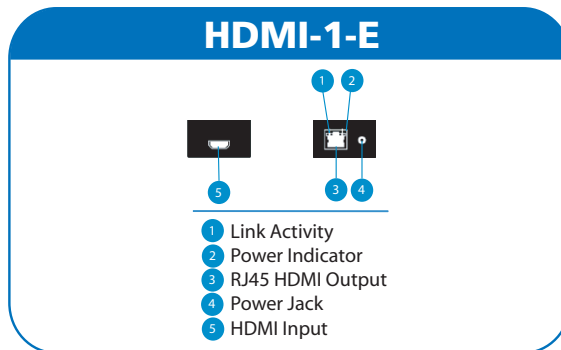

MT HOOD

HDMI Extenders / Splitters

HDMI-1-E
Single port
HDMI Extender

HDMI-1-R
Single port
HDMI Receiver

HDMI-1-EM
Single port
HDMI Extender
w/ Monitor Output

HDMI-1-ERM
Single port
HDMI Extender /
Receiver
w/ Monitor Output

HDMI-4-SERM
4 port
HDMI Splitter /
Extender /
Receiver
w/ Monitor Output

HDMI-SR
HDMI
Short Distance
Receiver

- Full 480p, 720p, 1080i, 1080p support
- Extend HDMI signals
- Requires a single CATx cable
- Supports HDMI 1.2 / 1.3

MT HOOD

HDMI Extenders / Splitters

One HDMI Source to One HDMI Display

One HDMI Source to One Local Display and Multiple Remote Displays

Cascading Connection for Two HDMI Extenders

SPECIFICATIONS

MODEL	HDMI-1-E	HDMI-1-R	HDMI-1-EM	HDMI-1-ERM	HDMI-4-SERM	HDMI-SR
Description	Single Port HDMI Extender	Single Port HDMI Receiver	Single Port HDMI Extender with Monitor Output	Single Port HDMI Extender / Receiver with Monitor Output	4-Port HDMI Splitter Extender / Receiver with Monitor Output	HDMI Short Distance Receiver
Input	1 x HDMI	1 x RJ45	1 x HDMI	1 x HDMI	1 x HDMI	1 x RJ45
Output	1 x RJ45	1 x HDMI	1 x HDMI 1 x RJ45	1 x HDMI 2 x RJ45	1 x HDMI 4 x RJ45 (HDMI) 1 x RJ45 (Link)	1 x HDMI
Resolution	Maximum Resolution of 1920 x 1200 up to 35 meters (115 feet)					1920 x 1200 up to 10 meters (35 feet)
Mount	n/a	n/a	Magnetic	Magnetic	Rack Mount	n/a
Adjustments	Equalizer	Equalizer	Equalizer	Equalizer	Equalizer	n/a
Dimensions	67 mm W x 37 mm D x 24 mm H		62 mm W x 113 mm D x 29 mm H		240 W x 130 D x 44 H (mm)	Compact
Power	DC 5v 1000 mA	DC 5v 1000 mA	DC 5v 2000 mA	DC 5v 2000 mA	DC 5v 3000 mA	n/a