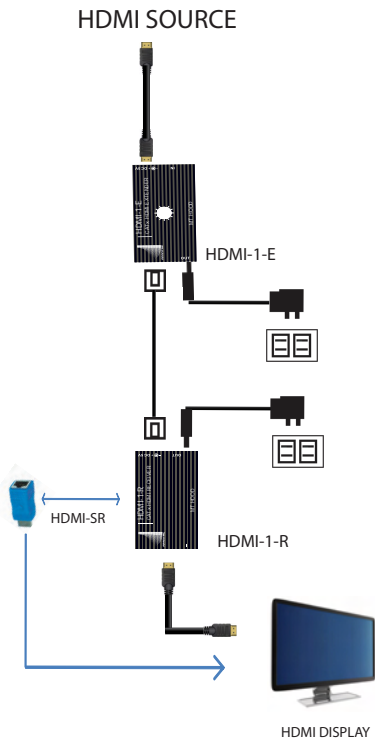

MT HOOD

HDMI Extenders / Splitters

HDMI-1-E
Single port
HDMI Extender

HDMI-1-R
Single port
HDMI Receiver

HDMI-1-EM
Single port
HDMI Extender
w/ Monitor Output

HDMI-1-ERM
Single port
HDMI Extender /
Receiver
w/ Monitor Output

HDMI-4-SERM
4 port
HDMI Splitter /
Extender /
Receiver
w/ Monitor Output

HDMI-SR
HDMI
Short Distance
Receiver

- Full 480p, 720p, 1080i, 1080p support
- Extend HDMI signals
- Requires a single CATx cable
- Supports HDMI 1.2 / 1.3

MT HOOD

HDMI Extenders / Splitters

One HDMI Source to One HDMI Display

One HDMI Source to One Local Display and Multiple Remote Displays

Cascading Connection for Two HDMI Extenders

SPECIFICATIONS

MODEL	HDMI-1-E	HDMI-1-R	HDMI-1-EM	HDMI-1-ERM	HDMI-4-SERM	HDMI-SR
Description	Single Port HDMI Extender	Single Port HDMI Receiver	Single Port HDMI Extender with Monitor Output	Single Port HDMI Extender / Receiver with Monitor Output	4-Port HDMI Splitter Extender / Receiver with Monitor Output	HDMI Short Distance Receiver
Input	1 x HDMI	1 x RJ45	1 x HDMI	1 x HDMI	1 x HDMI	1 x RJ45
Output	1 x RJ45	1 x HDMI	1 x HDMI 1 x RJ45	1 x HDMI 2 x RJ45	1 x HDMI 4 x RJ45 (HDMI) 1 x RJ45 (Link)	1 x HDMI
Resolution	Maximum Resolution of 1920 x 1200 up to 35 meters (115 feet)					1920 x 1200 up to 10 meters (35 feet)
Mount	n/a	n/a	Magnetic	Magnetic	Rack Mount	n/a
Adjustments	Equalizer	Equalizer	Equalizer	Equalizer	Equalizer	n/a
Dimensions	67 mm W x 37 mm D x 24 mm H		62 mm W x 113 mm D x 29 mm H		240 W x 130 D x 44 H (mm)	Compact
Power	DC 5v 1000 mA	DC 5v 1000 mA	DC 5v 2000 mA	DC 5v 2000 mA	DC 5v 3000 mA	n/a