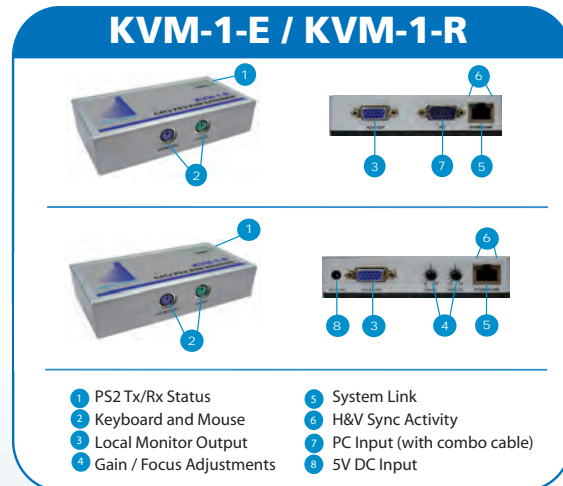

KVM-1-E
KVM-1-R
VGA / PS2 KVM
Extender / Receiver

- Extend VGA, PS2, USB, DVI-D, KVM Signals over a single CATx Cable
- Maximum HDMI, DVI-D resolution of 1920 x 1200 up to 35 meters (115 feet)
- Maximum VGA resolution of 2048 x 1536 up to 300 meters (1000 feet)
- Plug and play - no software required
- Remote / local monitoring and control
- Supports MS-DOS, Windows, FreeBSD, Linux, Unix, Novel operating systems

KVM-1-Eu
KVM-1-Ru
VGA / USB KVM
Extender / Receiver

KVM-1-ED
KVM-1-RD
DVI-D / USB KVM
Extender / Receiver

KVM-2-ED
KVM-2-RD
Dual-Head
DVI-D / USB KVM
Extender / Receiver