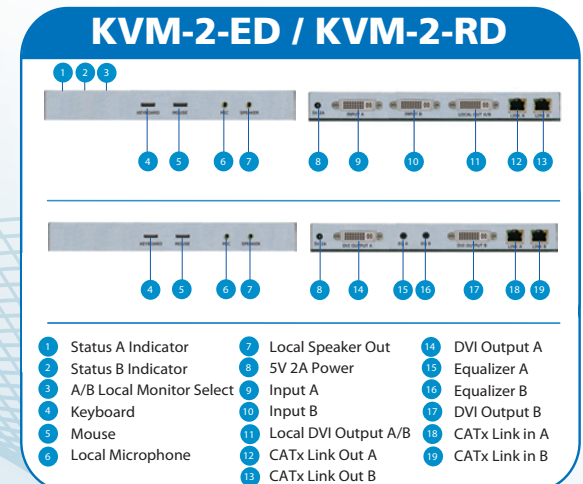

KVM-1-E
KVM-1-R
VGA / PS2 KVM
Extender / Receiver

- Extend VGA, PS2, USB, DVI-D, KVM Signals over a single CATx Cable
- Maximum HDMI, DVI-D resolution of 1920 x 1200 up to 35 meters (115 feet)
- Maximum VGA resolution of 2048 x 1536 up to 300 meters (1000 feet)
- Plug and play - no software required
- Remote / local monitoring and control
- Supports MS-DOS, Windows, FreeBSD, Linux, Unix, Novel operating systems

KVM-1-Eu
KVM-1-Ru
VGA / USB KVM
Extender / Receiver

KVM-1-ED
KVM-1-RD
DVI-D / USB KVM
Extender / Receiver

KVM-2-ED
KVM-2-RD
Dual-Head
DVI-D / USB KVM
Extender / Receiver