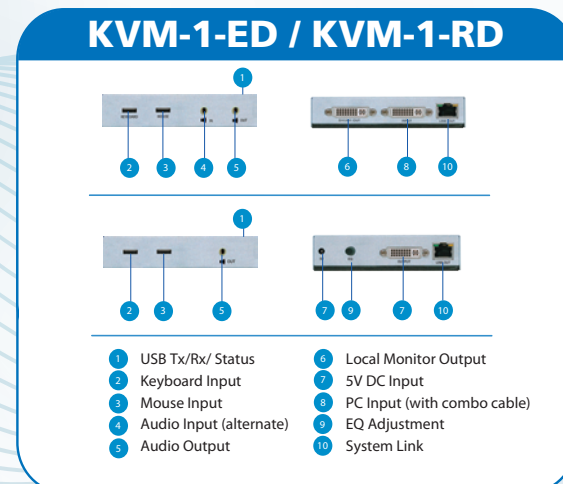

KVM-1-E
KVM-1-R
VGA / PS2 KVM
Extender / Receiver

- Extend VGA, PS2, USB, DVI-D, KVM Signals over a single CATx Cable
- Maximum HDMI, DVI-D resolution of 1920 x 1200 up to 35 meters (115 feet)
- Maximum VGA resolution of 2048 x 1536 up to 300 meters (1000 feet)
- Plug and play - no software required
- Remote / local monitoring and control
- Supports MS-DOS, Windows, FreeBSD, Linux, Unix, Novel operating systems

KVM-1-Eu
KVM-1-Ru
VGA / USB KVM
Extender / Receiver

KVM-1-ED
KVM-1-RD
DVI-D / USB KVM
Extender / Receiver

KVM-2-ED
KVM-2-RD
Dual-Head
DVI-D / USB KVM
Extender / Receiver