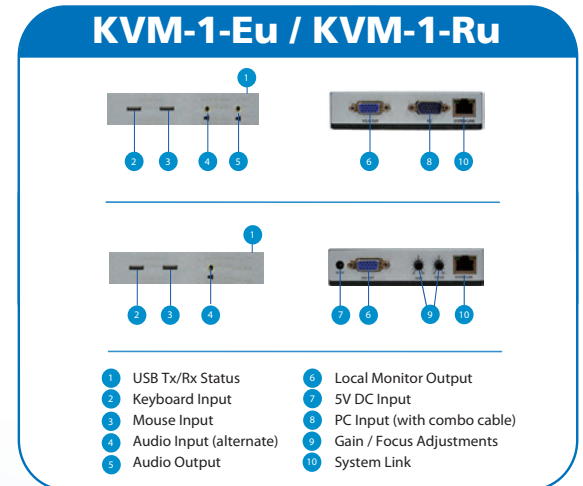

KVM-1-E
KVM-1-R
VGA / PS2 KVM
Extender / Receiver

- Extend VGA, PS2, USB, DVI-D, KVM Signals over a single CATx Cable
- Maximum HDMI, DVI-D resolution of 1920 x 1200 up to 35 meters (115 feet)
- Maximum VGA resolution of 2048 x 1536 up to 300 meters (1000 feet)
- Plug and play - no software required
- Remote / local monitoring and control
- Supports MS-DOS, Windows, FreeBSD, Linux, Unix, Novel operating systems

KVM-1-Eu
KVM-1-Ru
VGA / USB KVM
Extender / Receiver

KVM-1-ED
KVM-1-RD
DVI-D / USB KVM
Extender / Receiver

KVM-2-ED
KVM-2-RD
Dual-Head
DVI-D / USB KVM
Extender / Receiver