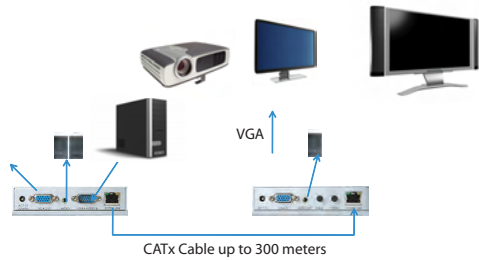

VGA-1-E and VGA-1-R Installation