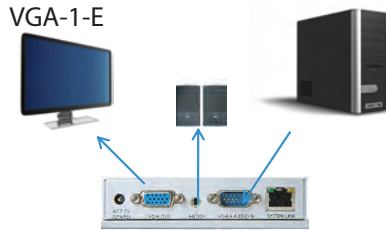

MT HOOD VGA Extenders / Splitters

Connecting VGA Monitor and Speakers