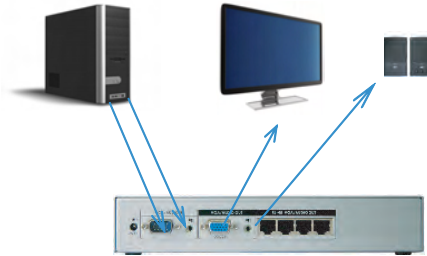

Local Functional Test to Check AV