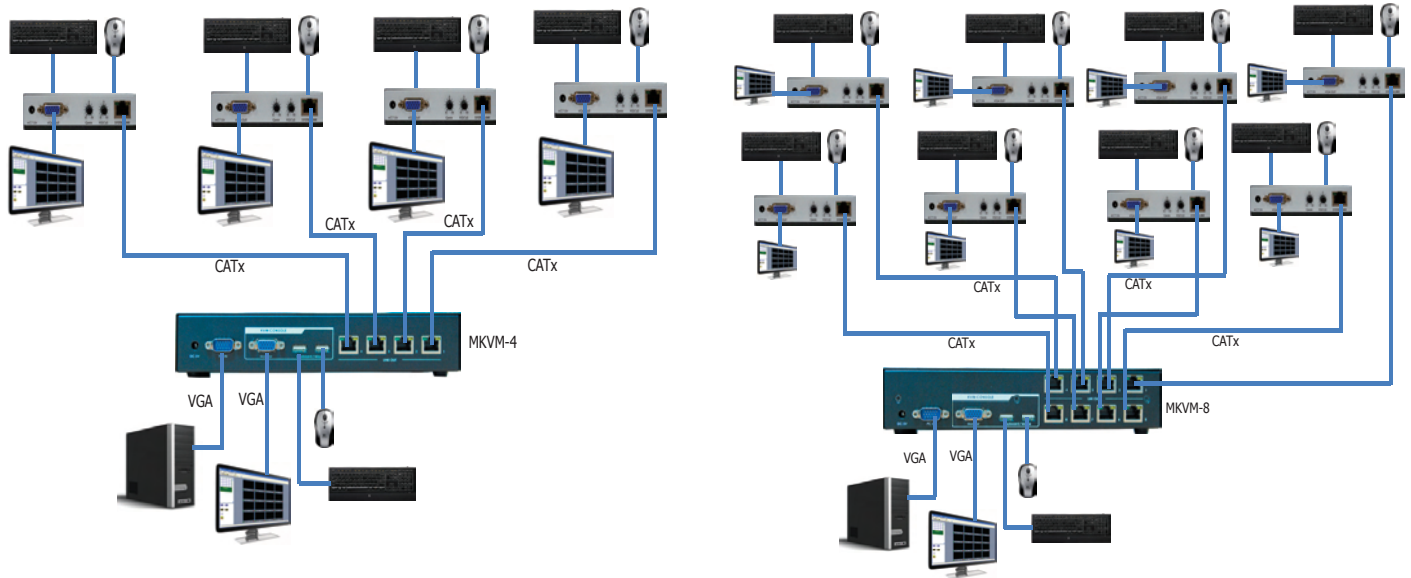

MKVM-4-E
4-port KVM
Multi-Console
Extender

MKVM-8-E
8-port KVM
Multi-Console
Extender

KVM-1-Ru
Universal KVM
CATx Receiver

**Related
Products**

KVM-8-E
8-port KVM
Switch with CATx
Receivers

KVM-16-E
16-port KVM
Switch with CATx
Receivers

- | | |
|------------------------------|---|
| 1 System LINK Status Light | 5 Control Console VGA Output |
| 2 USB ACTIVE Indicator Light | 6 Control Console USB Keyboard and Mouse |
| 3 DC 5V | 7 RJ-45 Port for System Link |
| 4 PC Input | 8 System Link Status Light
ACTIVE - Blue - KVM input status
LINK - Green - Signal link Status |

MKVM-4-E / MKVM-8-E / KVM-1-Ru System Diagrams

Specifications

MODEL		MKVM-4-E	MKVM-8-E
DESCRIPTION		4-port KVM CATx Extender	8-port KVM CATx Extender
CONTROL CONSOLE	Monitor	HDB-15 (Female)	HD-15 (Female)
	Keyboard	USB Type A (Female)	USB Type A (Female)
	Mouse	USB Type A (Female)	USB Type A (Female)
CPU CONNECTION	Monitor	Combination VGA + USB Cable	Combination VGA + USB Cable
	Keyboard		
	Mouse		
SYSTEM CONNECTION		4 x RJ-45	8 x RJ-45
MAXIMUM RESOLUTION		2048x1536@60Hz	
POWER		DC 5V, 2000 mA	
WEIGHT		2.5 lbs/1.1 kg	3 lbs/1.4 kg
DIMENSION (LxWxH)		240x130x44 mm	