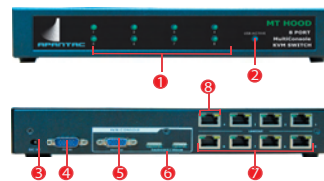

MT HOOD

Multi-Console KVM CATx Extenders

- Extend Keyboard Video and Mouse to Multiple Destinations with CATx cables
- Maximum Distance of 650 feet (200 meters)
- 4 or 8 ports per Control Console
- Maximum resolution 2048x1536
- Plug and Play - No software required

MKVM-4-E
4-port KVM
Multi-Console
Extender

MKVM-8-E
8-port KVM
Multi-Console
Extender

KVM-1-Ru
Universal KVM
CATx Receiver

**Related
Products**

KVM-8-E
8-port KVM
Switch with CATx
Receivers

KVM-16-E
16-port KVM
Switch with CATx
Receivers

- | | |
|------------------------------|---|
| 1 System LINK Status Light | 5 Control Console VGA Output |
| 2 USB ACTIVE Indicator Light | 6 Control Console USB Keyboard and Mouse |
| 3 DC 5V | 7 RJ-45 Port for System Link |
| 4 PC Input | 8 System Link Status Light
ACTIVE - Blue - KVM input status
LINK - Green - Signal link Status |

MKVM-4-E / MKVM-8-E / KVM-1-Ru System Diagrams

Specifications

MODEL		MKVM-4-E	MKVM-8-E
DESCRIPTION		4-port KVM CATx Extender	8-port KVM CATx Extender
CONTROL CONSOLE	Monitor	HDB-15 (Female)	HD-15 (Female)
	Keyboard	USB Type A (Female)	USB Type A (Female)
	Mouse	USB Type A (Female)	USB Type A (Female)
CPU CONNECTION	Monitor	Combination VGA + USB Cable	Combination VGA + USB Cable
	Keyboard		
	Mouse		
SYSTEM CONNECTION		4 x RJ-45	8 x RJ-45
MAXIMUM RESOLUTION		2048x1536@60Hz	
POWER		DC 5V, 2000 mA	
WEIGHT		2.5 lbs/1.1 kg	3 lbs/1.4 kg
DIMENSION (LxWxH)		240x130x44 mm	