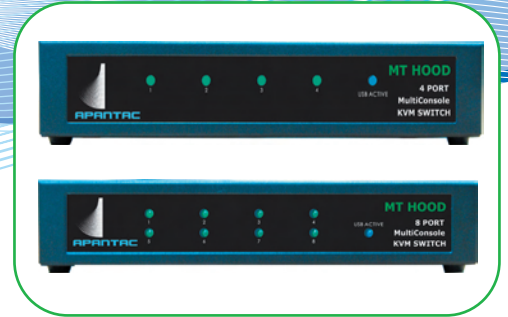

MT HOOD

Multi-Console KVM CATx Extenders

- Extend Keyboard Video and Mouse to Multiple Destinations with CATx cables
- Maximum Distance of 650 feet (200 meters)
- 4 or 8 ports per Control Console
- Maximum resolution 2048x1536
- Plug and Play - No software required

MKVM-4-E
4-port KVM
Multi-Console
Extender

MKVM-8-E
8-port KVM
Multi-Console
Extender

KVM-1-Ru
Universal KVM
CATx Receiver

**Related
Products**

KVM-8-E
8-port KVM
Switch with CATx
Receivers

KVM-16-E
16-port KVM
Switch with CATx
Receivers

- | | |
|------------------------------|---|
| 1 System LINK Status Light | 5 Control Console VGA Output |
| 2 USB ACTIVE Indicator Light | 6 Control Console USB Keyboard and Mouse |
| 3 DC 5V | 7 RJ-45 Port for System Link |
| 4 PC Input | 8 System Link Status Light
ACTIVE - Blue - KVM input status
LINK - Green - Signal link Status |

MKVM-4-E / MKVM-8-E / KVM-1-Ru System Diagrams

Specifications

MODEL		MKVM-4-E	MKVM-8-E
DESCRIPTION		4-port KVM CATx Extender	8-port KVM CATx Extender
CONTROL CONSOLE	Monitor	HDB-15 (Female)	HD-15 (Female)
	Keyboard	USB Type A (Female)	USB Type A (Female)
	Mouse	USB Type A (Female)	USB Type A (Female)
CPU CONNECTION	Monitor	Combination VGA + USB Cable	Combination VGA + USB Cable
	Keyboard		
	Mouse		
SYSTEM CONNECTION		4 x RJ-45	8 x RJ-45
MAXIMUM RESOLUTION		2048x1536@60Hz	
POWER		DC 5V, 2000 mA	
WEIGHT		2.5 lbs/1.1 kg	3 lbs/1.4 kg
DIMENSION (LxWxH)		240x130x44 mm	