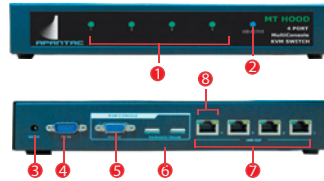

MT HOOD

Multi-Console KVM CATx Extenders

- Extend Keyboard Video and Mouse to Multiple Destinations with CATx cables
- Maximum Distance of 650 feet (200 meters)
- 4 or 8 ports per Control Console
- Maximum resolution 2048x1536
- Plug and Play - No software required

MKVM-4-E
4-port KVM
Multi-Console
Extender

MKVM-8-E
8-port KVM
Multi-Console
Extender

KVM-1-Ru
Universal KVM
CATx Receiver

**Related
Products**

KVM-8-E
8-port KVM
Switch with CATx
Receivers

KVM-16-E
16-port KVM
Switch with CATx
Receivers

- | | |
|------------------------------|---|
| 1 System LINK Status Light | 5 Control Console VGA Output |
| 2 USB ACTIVE Indicator Light | 6 Control Console USB Keyboard and Mouse |
| 3 DC 5V | 7 RJ-45 Port for System Link |
| 4 PC Input | 8 System Link Status Light
ACTIVE - Blue - KVM input status
LINK - Green - Signal link Status |

MKVM-4-E / MKVM-8-E / KVM-1-Ru System Diagrams

Specifications

MODEL		MKVM-4-E	MKVM-8-E
DESCRIPTION		4-port KVM CATx Extender	8-port KVM CATx Extender
CONTROL CONSOLE	Monitor	HDB-15 (Female)	HD-15 (Female)
	Keyboard	USB Type A (Female)	USB Type A (Female)
	Mouse	USB Type A (Female)	USB Type A (Female)
CPU CONNECTION	Monitor	Combination VGA + USB Cable	Combination VGA + USB Cable
	Keyboard		
	Mouse		
SYSTEM CONNECTION		4 x RJ-45	8 x RJ-45
MAXIMUM RESOLUTION		2048x1536@60Hz	
POWER		DC 5V, 2000 mA	
WEIGHT		2.5 lbs/1.1 kg	3 lbs/1.4 kg
DIMENSION (LxWxH)		240x130x44 mm	